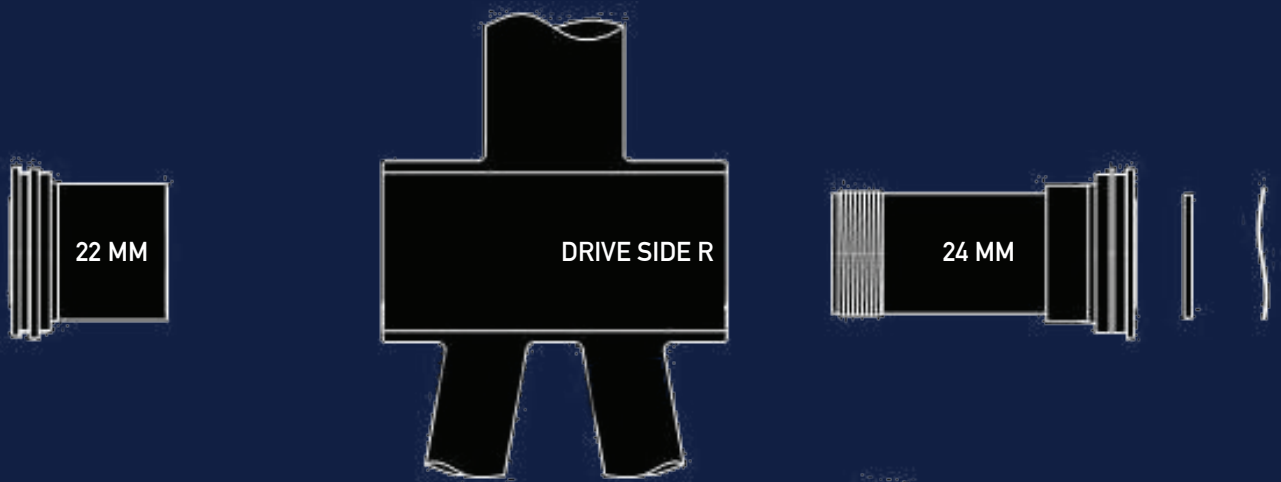

TECH SUPPORT

CyclingCeramic SRAM GXP Bottom Bracket Spacer overview

	NON DRIVE SIDE LEFT	DRIVE SIDE RIGHT	SPACER	WAVE RINGS
BB TYPE	22mm	24mm	2.5mm	0.5mm